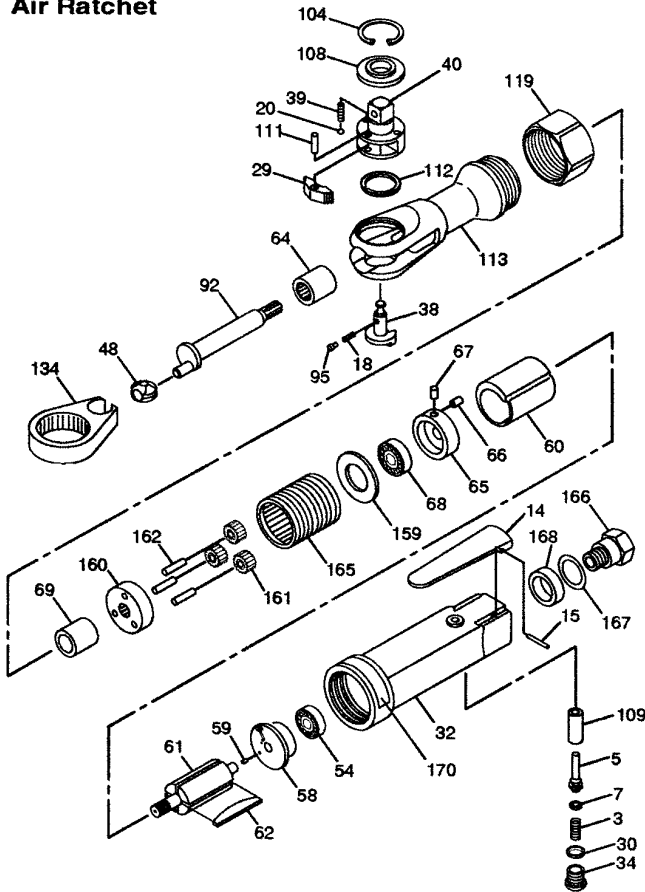

CP824/824T

Air Ratchet

Index No.	Part No.	Description	No. Req'd.
3	CA146388	Spring-Throttle	1
5	CA157831	Valve-Throttle	1
7	C087316	O-Ring (-006)	1
14	CA157832	Lever-Throttle	1
15	P143294	Pin-Roll 3.0 x 22	1
18	CA157833	Spring-Ratchet	1
20	S000821	Ball-Steel .125	2
29	CA157834	Pawl-Ratchet	1
30	CA146397	O-Ring	1
32	CA157835	Handle-Throttle (Incl: Index No. 109)	1
34	CA157836	Plug-Throttle Valve	1
38	CA157837	Button-Reverse (CP824)	1
	CA157838	Button-Reverse (CP824T)	1
39	CA157839	Spring-Friction	2
40	CA157840	Shank-Ratchet 1/4" (CP824)	1
		(Incl: Index No. 110)	
	CA157841	Shank-Ratchet 3/8" (CP824T)	1
		(Incl: Index No. 110)	
48	CA157842	Bushing-Drive	1
54	CA157867	Bearing-Ball	1
58	CA157843	Plate-Rear End (Incl: Index No. 59)	1
60	CA157844	Liner	1
61	CA157845	Rotor	1
62	CA157869	Blade-Rotor (Set of 4)	1
64	KE138213	Bearing-Needle	1
65	CA157847	Plate-Front End	1
		(Incl: Index Nos. 66 & 67)	
68	CA146415	Bearing-Ball	1
69	CA157848	Bearing-Plain	1
92	CA157849	Shaft-Crank	1
95	CA157864	Pin-Lock	1
104	CA157868	Ring-Retaining	1
108	CA157850	Washer-Thrust (CP824)	1
	CA157851	Washer-Thrust (CP824T)	1
109	CA157852	Bushing-Throttle	1
111	CA157853	Pin-Dowel	1
112	CA157854	Washer	1
113	CA157855	Housing-Ratchet (Incl: Index Nos. 64 & 69)	1
119	CA157856	Clamp-Housing	1
134	CA157857	Yoke-Ratchet	1
159	CA157858	Washer	1
160	CA157859	Spindle-Idler	1
161	CA157860	Gear-Idler	3
162	CA157861	Roller-Needle	3
165	CA157862	Gear-Internal	1
166	CA157863	Bushing-Air Inlet	1
167	CA157865	Deflector-Exhaust	1
168	CA157866	Muffler	1
170	CA155262	Warning Decal	1
	CA157928	Cover-Protective (Optional)	1

Tune-Up Kit
 CA157871 (Incl: Index No's 3, 7, 18, 20, 30, 39, 52, 62, 95, & 104)

Ratchet Head Replacement Kit (CP824)
 CA157872 (Incl: Index No's 18, 20, 29, 38, 39, 40, 95, 104, 108, 111 & 112)

Ratchet Head Replacement Kit (CP824T)
 CA157873 (Incl: Index No's 18, 20, 29, 38, 39, 40, 95, 104, 108, 111 & 112)