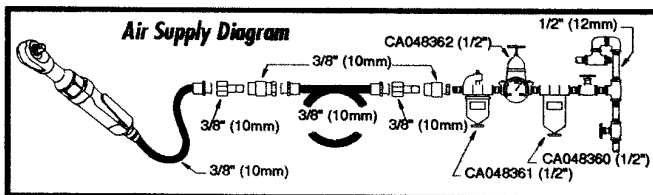

CP824/824T

Air Ratchet

Index No.	Part No.	Description	No. Req'd.
3	CA146388	Spring-Throttle	1
5	CA157831	Valve-Throttle	1
7	C087316	O-Ring (-006)	1
14	CA157832	Lever-Throttle	1
15	P143294	Pin-Roll 3.0 x 22	1
18	CA157833	Spring-Ratchet	1
20	S000821	Ball-Steel .125	2
29	CA157834	Pawl-Ratchet	1
30	CA146397	O-Ring	1
32	CA157835	Handle-Throttle (Incl: Index No. 109)	1
34	CA157836	Plug-Throttle Valve	1
38	CA157837	Button-Reverse (CP824)	1
	CA157838	Button-Reverse (CP824T)	1
39	CA157839	Spring-Friction	2
40	CA157840	Shank-Ratchet 1/4" (CP824)	1
		(Incl: Index No. 110)	
	CA157841	Shank-Ratchet 3/8" (CP824T)	1
		(Incl: Index No. 110)	
48	CA157842	Bushing-Drive	1
54	CA157867	Bearing-Ball	1
58	CA157843	Plate-Rear End (Incl: Index No. 59)	1
60	CA157844	Liner	1
61	CA157845	Rotor	1
62	CA157869	Blade-Rotor (Set of 4)	1
64	KE138213	Bearing-Needle	1
65	CA157847	Plate-Front End	1
		(Incl: Index Nos. 66 & 67)	
68	CA146415	Bearing-Ball	1
69	CA157848	Bearing-Plain	1
92	CA157849	Shaft-Crank	1
95	CA157864	Pin-Lock	1
104	CA157868	Ring-Retaining	1
108	CA157850	Washer-Thrust (CP824)	1
	CA157851	Washer-Thrust (CP824T)	1
109	CA157852	Bushing-Throttle	1
111	CA157853	Pin-Dowel	1
112	CA157854	Washer	1
113	CA157855	Housing-Ratchet (Incl: Index Nos. 64 & 69)	1
119	CA157856	Clamp-Housing	1
134	CA157857	Yoke-Ratchet	1
159	CA157858	Washer	1
160	CA157859	Spindle-Idler	1
161	CA157860	Gear-Idler	3
162	CA157861	Roller-Needle	3
165	CA157862	Gear-Internal	1
166	CA157863	Bushing-Air Inlet	1
167	CA157865	Deflector-Exhaust	1
168	CA157866	Muffler	1
170	CA155262	Warning Decal	1
	CA157928	Cover-Protective (Optional)	1

Tune-Up Kit
 CA157871 (Incl: Index No's 3, 7, 18, 20, 30, 39, 52, 62, 95, & 104)

Ratchet Head Replacement Kit (CP824)
 CA157872 (Incl: Index No's 18, 20, 29, 38, 39, 40, 95, 104, 108, 111 & 112)

Ratchet Head Replacement Kit (CP824T)
 CA157873 (Incl: Index No's 18, 20, 29, 38, 39, 40, 95, 104, 108, 111 & 112)