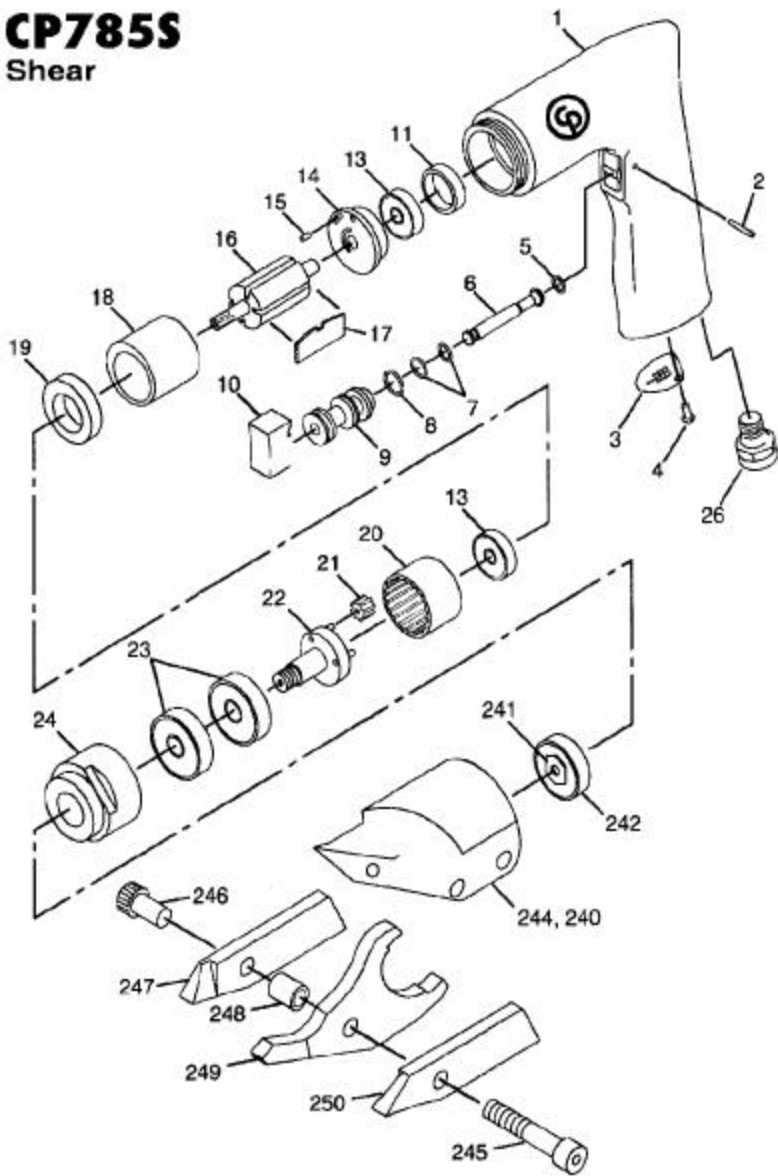

CP785S

Shear

| Index No. | Part No. | Description | No. Req'd. |
|-----------|----------|----------------------|------------|
| 1 | KF140129 | Housing- Motor | 1 |
| 2 | KF140131 | Pin | 1 |
| 3 | KF140132 | Deflector-Exhaust | 1 |
| 4 | KF140133 | Screw | 1 |
| 5 | KF125427 | O-Ring-Throttle | 1 |
| 6 | KF140134 | Stem-Valve | 1 |
| 7 | KF125295 | O-Ring | 2 |
| 8 | CA083354 | O-Ring-111 | 1 |
| 9 | KF140143 | Bushing-Valve | 1 |
| 10 | KF140135 | Trigger | 1 |
| 11 | KF125284 | Disc Plastic | 1 |
| 13 | S025101 | Bearing-Ball | 2 |
| 14 | KF131697 | Plate-Rear End | 1 |
| 15 | KF124410 | Pin-Dowel | 1 |
| 16 | KF140136 | Rotor | 1 |
| 17 | KF124413 | Blade | 4 |
| 18 | KF140148 | Cylinder | 1 |
| 19 | KF140137 | Plate-Front End | 1 |
| 20 | KF137282 | Gear-Internal | 1 |
| 21 | KF140138 | Gear-Idler | 3 |
| 22 | KF140139 | Spindle | 1 |
| 23 | S014490 | Bearing-Ball | 2 |
| 24 | KF140144 | Nut-Clamp | 1 |
| 26 | CA091545 | Bushing-Air Inlet | 1 |
| 240 | KF137228 | Shear Head Assembly | 1 |
| 241 | KF139554 | Nut-Eccentric | 1 |
| 242 | S083790 | Bearing Ball | 1 |
| 244 | KF139556 | Housing Cutter | 1 |
| 245 | KF124298 | Screw-Lock | 3 |
| 246 | KF139558 | Nut-Lock | 3 |
| 247 | KF139559 | Blade-Left | 1 |
| 248 | KF139560 | Spacer | 2 |
| 249 | KF139751 | Blade-Center | 1 |
| 250 | KF139752 | Blade-Right | 1 |
| 250 | H073980 | Screw-Drive | 2 |
| | KF131001 | Plate-Upper End | 1 |
| | CA146619 | Decal-Safety Warning | 1 |