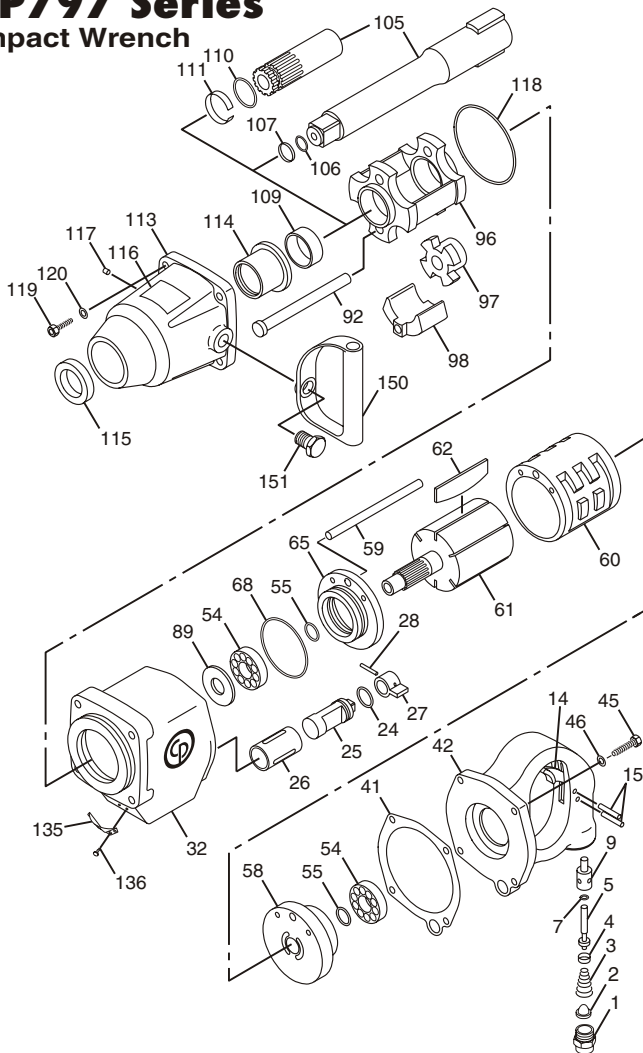

# CP797 Series Impact Wrench

Index No.	Part No.	Description	No. Req'd.
1	C092292	Inlet Bushing	1
2	C036909	Air Strainer	1
3	C077054	Throttle Spring	1
4	C106818	Retainer-O-Ring	1
5	KF125405	Valve	1
7	A043001	O-Ring (-013)	1
9	KF125442	Bushing-Throttle Valve	1
10	CA131376	Decal-Oil Daily (Not Shown)	1
14	KF125384	Trigger	1
15	P001632	Pin-Roll (.188 x 1.125)	2
24	C083177	O-Ring (-210)	1
25	KF129398	Valve	1
26	CA116546	Bushing-Release Valve (Use Standard 1 in. Reamer)	1
27	C039399	Reverse Valve Lever	1
28	G071613	Pin-Roll (.125 x .75)	1
32	KF130009	Housing-Motor (Incl: Index No. 8)	1
41	C063754	Handle-Gasket	1
42	KF125399	Handle-Pistol Grip (Incl: Index No. 9)	1
45	P070425	Cap-Screw (1/4-20 x 1)	4
46	S000271	Lockwasher (1/4)	4
54	C063836	Bearing-Ball	2
55	C089991	Grease Seal	2
58	CA116243	Plate-Upper End	1
59	KF125390	Pin-Liner Dowel	1
60	KF125401	Liner	1
61	CA116249	Rotor 12T	1
62	KF138224	Blade-Set	1
65	CA116245	Plate-Lower End	1
68	P083094	O-Ring (-230)	1
89	KF125419	Spacer-Bearing	1
92	CA048066	Pin-Clutch Dog	2
96	KF125418	Cage	1
97	KF125417	Cam-Dog	1
98	CA116247	Dog	2
105	KF127222	Anvil (1 in. Sq. Dr.) (Incl: Index Nos. 106 & 107)	1
	CA116251	Anvil (1 in. Sq. Dr.)(6 in. Extension) (Incl: Index Nos. 106 & 107)	1
	KF130164	Anvil (#5 Spline Drive) (Incl: Index Nos. 110 & 111)	1
	KF130165	Anvil (#5 Spline Drive)(6 in. Extension) (Incl: Index Nos. 110 & 111)	1
106	H082651	O-Ring (1 in. Sq. Dr.)	1
107	CA094791	Ring-Friction (1 in. Sq. Dr.)	1
109	CA116241	Bushing	1
110	C084172	O-Ring (#5 Spline Drive)	1
111	CA050617	Ring-Friction (#5 Spline Drive)	1
113	CA117390	Housing-Clutch (Incl: Index Nos. 114, 115 & 116)	1
114	CA122265	Bushing-Clutch Housing	1
115	CA088508	Grease Seal	1
116	CA155779	Decal-Safety Warning	1
117	C054897	Pipe Plug	1
118	CA116253	O-Ring (242)	1
119	S062777	Screw (5/16-18 x 1 1/4)	4
120	C011070	Lockwasher (5/16)	4
135	KF129684	Plate	1
136	KF129065	Screw-Self Tapping	4
150	KF125403	Handle-Dead	1
151	KF125404	Bolt (3/4-16 x 1 3/8)	1