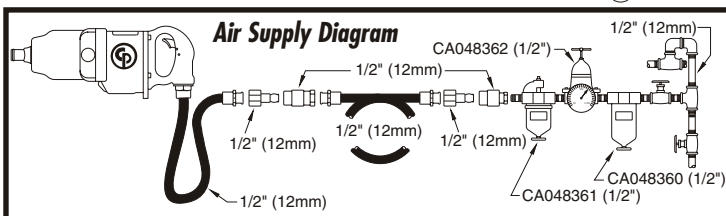

# CP797 Series Impact Wrench

Index No.	Part No.	Description	No. Req'd.
1	C092292	Inlet Bushing	1
2	C036909	Air Strainer	1
3	C077054	Throttle Spring	1
4	C106818	Retainer-O-Ring	1
5	KF125405	Valve	1
7	A043001	O-Ring (-013)	1
9	KF125442	Bushing-Throttle Valve	1
10	CA131376	Decal-Oil Daily (Not Shown)	1
14	KF125384	Trigger	1
15	P001632	Pin-Roll (.188 x 1.125)	2
24	C083177	O-Ring (-210)	1
25	KF129398	Valve	1
26	CA116546	Bushing-Release Valve (Use Standard 1 in. Reamer)	1
27	C039399	Reverse Valve Lever	1
28	G071613	Pin-Roll (.125 x .75)	1
32	KF130009	Housing-Motor (Incl: Index No. 8)	1
41	C063754	Handle-Gasket	1
42	KF125399	Handle-Pistol Grip (Incl: Index No. 9)	1
45	P070425	Cap-Screw (1/4-20 x 1)	4
46	S000271	Lockwasher (1/4)	4
54	C063836	Bearing-Ball	2
55	C089991	Grease Seal	2
58	CA116243	Plate-Upper End	1
59	KF125390	Pin-Liner Dowel	1
60	KF125401	Liner	1
61	CA116249	Rotor 12T	1
62	KF138224	Blade-Set	1
65	CA116245	Plate-Lower End	1
68	P083094	O-Ring (-230)	1
89	KF125419	Spacer-Bearing	1
92	CA048066	Pin-Clutch Dog	2
96	KF125418	Cage	1
97	KF125417	Cam-Dog	1
98	CA116247	Dog	2
105	KF127222	Anvil (1 in. Sq. Dr.) (Incl: Index Nos. 106 & 107)	1
	CA116251	Anvil (1 in. Sq. Dr.)(6 in. Extension) (Incl: Index Nos. 106 & 107)	1
	KF130164	Anvil (#5 Spline Drive) (Incl: Index Nos. 110 & 111)	1
	KF130165	Anvil (#5 Spline Drive)(6 in. Extension) (Incl: Index Nos. 110 & 111)	1
106	H082651	O-Ring (1 in. Sq. Dr.)	1
107	CA094791	Ring-Friction (1 in. Sq. Dr.)	1
109	CA116241	Bushing	1
110	C084172	O-Ring (#5 Spline Drive)	1
111	CA050617	Ring-Friction (#5 Spline Drive)	1
113	CA117390	Housing-Clutch (Incl: Index Nos. 114, 115 & 116)	1
114	CA122265	Bushing-Clutch Housing	1
115	CA088508	Grease Seal	1
116	CA155779	Decal-Safety Warning	1
117	C054897	Pipe Plug	1
118	CA116253	O-Ring (242)	1
119	S062777	Screw (5/16-18 x 1 1/4)	4
120	C011070	Lockwasher (5/16)	4
135	KF129684	Plate	1
136	KF129065	Screw-Self Tapping	4
150	KF125403	Handle-Dead	1
151	KF125404	Bolt (3/4-16 x 1 3/8)	1