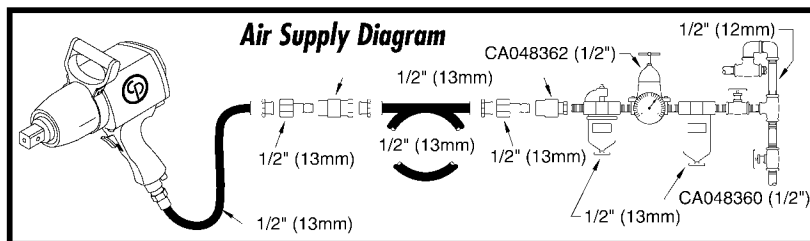

CP796 Impact Wrench

Index No.	Part No.	Description	No. Req'd.
1	C094354	Throttle Cap	1
2	C087505	Screen-Air	1
3	C117522	Spring-Valve	1
4	C106818	Retainer-O-Ring	1
5	C117520	Valve-Throttle	1
7	A043001	O-Ring -013	1
9	C117517	Bushing-Throttle Valve	1
14	C087934	Trigger	1
15	S014764	Pin-Dowel	1
16	CA131376	Decal-Oil Daily (Not Shown)	1
24	CA083354	O-Ring	1
25	C106819	Valve-Reverse	1
26*	C088482	Bushing-Reverse Valve	1
27	C068664	Lever-Reverse Valve	1
28	G071613	Gear Pin	1
32	C117516	Housing-Motor (Incl: Index Nos. 9, 26 & 47)	1
38	C085233	Plug	1
39	A082777	O-Ring	1
40	CA126457	Cover-Motor Housing	1
41	C117519	Gasket Cover	1
45	S067779	Socket Head Screw (5/16 in. - 18 x 1-1/8 in.)	8
46	S000456	Lockwasher (5/16 in.)	8
47	C095035	Insert-Heli-Coil	8
54	C068659	Bearing-Ball	1
58	C120661	E-Plate-Upper	1
60	C112198	Liner	1
61	C112196	Rotor (15 Teeth)	1
62	C112192	Blade-Rotor	6
64	C066880	Relief Vlv. Pin	1
65	C120662	E-Plate Lower	1
67	C066977	Bearing-Ball	1
70	C112521	Collar	1
94	CA048425	Ball-Steel	1
95	C112197	Coupling	1
97	C112193	Cam	1
98	C112200	Dog	1
101	C112190	Seat	1
102	C112189	Spring	1
103	C112201	Shaft	1
105	CA144362	Anvil-Square Drive (Incl: Index Nos. 154 & 155)	1
	C114136	Anvil-Spline Drive (1 in.)	1
105B	CA128646	Anvil-Spline Drive (Incl: Index Nos. 106 & 107)	1
106	CA128647	Plug-Spline Anvil	1
107	C047620	Button-Spline Anvil	1
111	C066201	Pin-Retainer	1
112	C089760	O-Ring	1
113	C115751	Housing-Clutch (Incl: Index Nos. 114, 115 & 117)	1
114	C112188	Bushing	1
115	CA088508	Seal-Oil	1
117	C054897	Plug-Pipe (1/8 in.)	1
118	C112186	Gasket-Clutch Housing	1
150	CA048548	Handle-Support	1
151	C112204	Band-Handle	1
152	P073025	Screw-Allen Cap (1/4 in. - 20 x 5/8 in.)	4
153	S000271	Lockwasher (1/4 in.)	4
	H082651	O-Ring (Not Shown)	1
155	CA094791	Socket Retainer Ring	1
	C064806	Head Cap Screw	4
	C116388	Spacer-Band	1
	C126534	Decal-Warning	1
	CA144007	Decal-Safety Warning	1