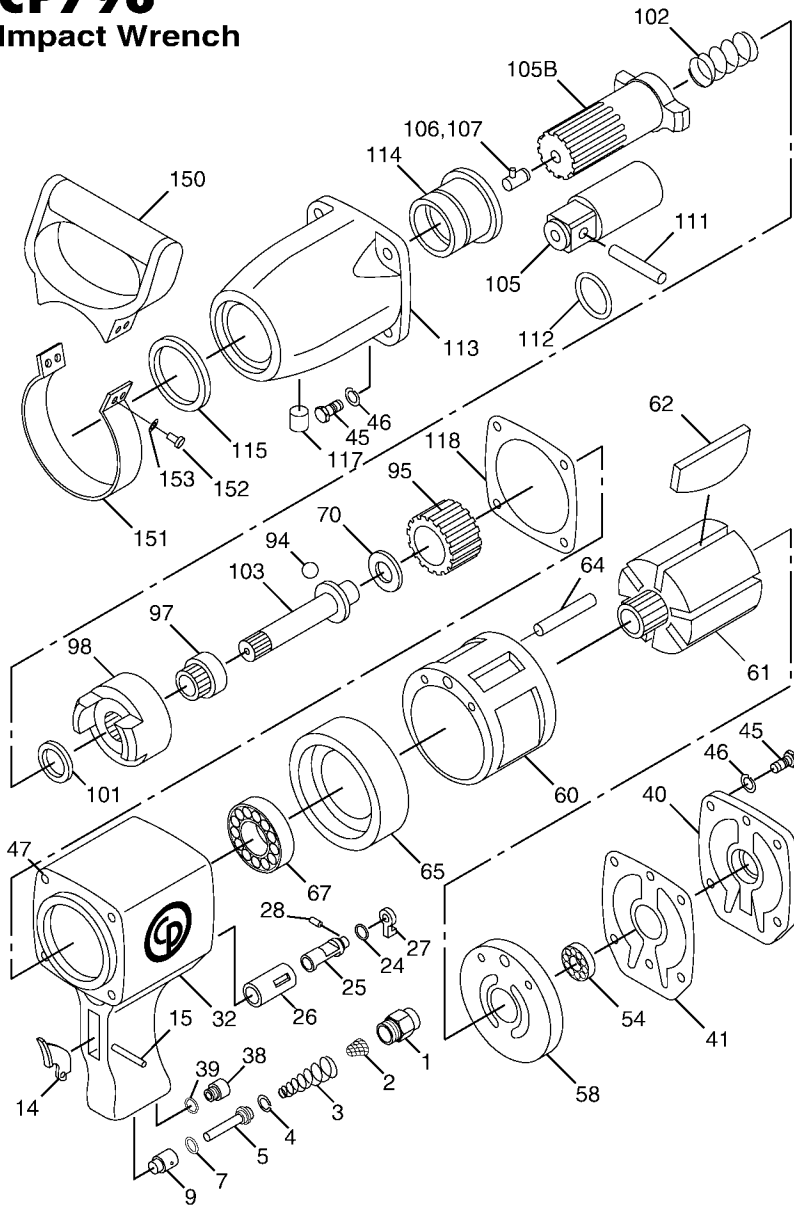

CP796 Impact Wrench

Index No.	Part No.	Description	No. Req'd.
1	C094354	Throttle Cap	1
2	C087505	Screen-Air	1
3	C117522	Spring-Valve	1
4	C106818	Retainer-O-Ring	1
5	C117520	Valve-Throttle	1
7	A043001	O-Ring -013	1
9	C117517	Bushing-Throttle Valve	1
14	C087934	Trigger	1
15	S014764	Pin-Dowel	1
16	CA131376	Decal-Oil Daily (Not Shown)	1
24	CA083354	O-Ring	1
25	C106819	Valve-Reverse	1
26*	C088482	Bushing-Reverse Valve	1
27	C068664	Lever-Reverse Valve	1
28	G071613	Gear Pin	1
32	C117516	Housing-Motor (Incl: Index Nos. 9, 26 & 47)	1
38	C085233	Plug	1
39	A082777	O-Ring	1
40	CA126457	Cover-Motor Housing	1
41	C117519	Gasket Cover	1
45	S067779	Socket Head Screw (5/16 in. - 18 x 1-1/8 in.)	8
46	S000456	Lockwasher (5/16 in.)	8
47	C095035	Insert-Heli-Coil	8
54	C068659	Bearing-Ball	1
58	C120661	E-Plate-Upper	1
60	C112198	Liner	1
61	C112196	Rotor (15 Teeth)	1
62	C112192	Blade-Rotor	6
64	C066880	Relief Vlv. Pin	1
65	C120662	E-Plate Lower	1
67	C066977	Bearing-Ball	1
70	C112521	Collar	1
94	CA048425	Ball-Steel	1
95	C112197	Coupling	1
97	C112193	Cam	1
98	C112200	Dog	1
101	C112190	Seat	1
102	C112189	Spring	1
103	C112201	Shaft	1
105	CA144362	Anvil-Square Drive (Incl: Index Nos. 154 & 155)	1
	C114136	Anvil-Spline Drive (1 in.)	1
105B	CA128646	Anvil-Spline Drive (Incl: Index Nos. 106 & 107)	1
106	CA128647	Plug-Spline Anvil	1
107	C047620	Button-Spline Anvil	1
111	C066201	Pin-Retainer	1
112	C089760	O-Ring	1
113	C115751	Housing-Clutch (Incl: Index Nos. 114, 115 & 117)	1
114	C112188	Bushing	1
115	CA088508	Seal-Oil	1
117	C054897	Plug-Pipe (1/8 in.)	1
118	C112186	Gasket-Clutch Housing	1
150	CA048548	Handle-Support	1
151	C112204	Band-Handle	1
152	P073025	Screw-Allen Cap (1/4 in. - 20 x 5/8 in.)	4
153	S000271	Lockwasher (1/4 in.)	4
	H082651	O-Ring (Not Shown)	1
155	CA094791	Socket Retainer Ring	1
	C064806	Head Cap Screw	4
	C116388	Spacer-Band	1
	C126534	Decal-Warning	1
	CA144007	Decal-Safety Warning	1